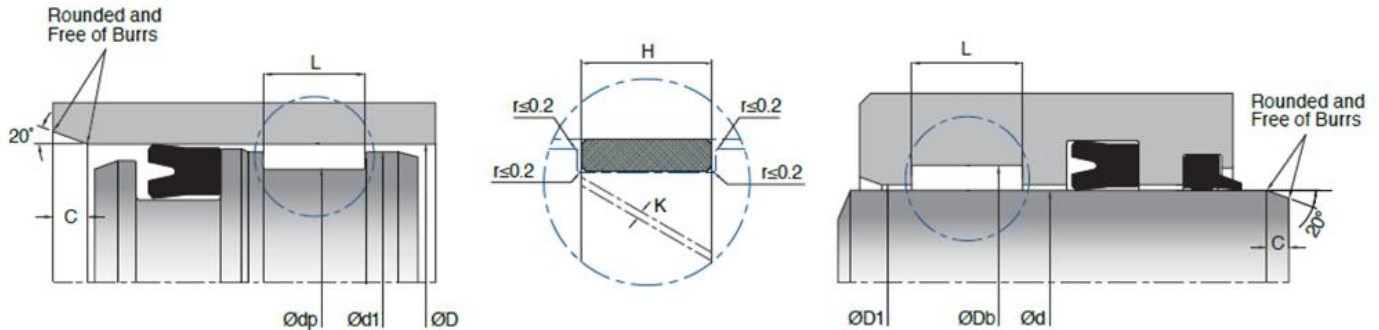

Area of Application

- Iron and steel industry
- Mobile machinery
- Heavy duty cylinders

	d(f8) dp(h8)	Db(H8) D(H9)	L (+0.2/- 0)	H	d1 (h9)	D1 (H9)	MATERIAL	Kastas CODE
K78-030	30	35	9.7	9.5	33.2	31.8	PH6504	20006637
K78-032	32	37	9.7	9.5	35.2	33.8	PH6504	20006638