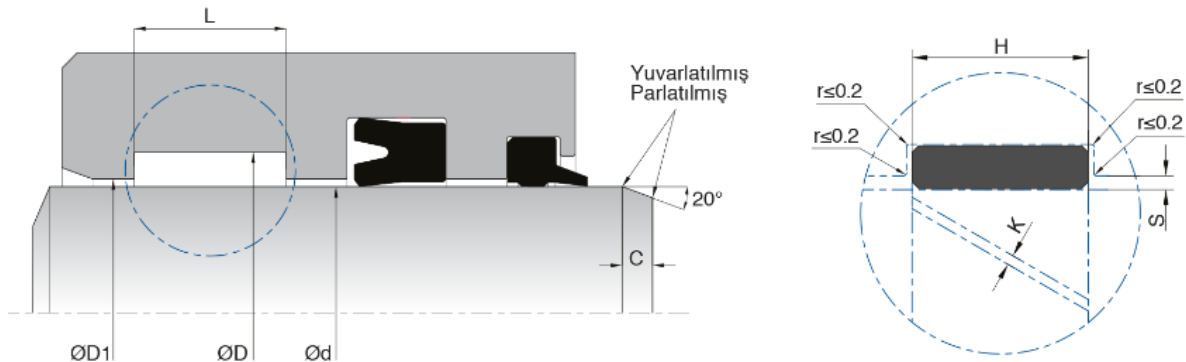

Advantages

- Easy installation
- The high form stability at operating temperature range
- Wide dimension range

Area of Application

- Agricultural machinery
- Light and medium duty cylinders

	d (f8)	D (H8)	D1 (H9)	L (+0.2/-0)	H	MATERIAL	Kastaş CODE
K74-020	20	30	20.6	13	12.8	PM9902	10028189
K74-025	25	35	25.6	13	12.8	PM9902	10028190
K74-030	30	40	30.6	13	12.8	PM9902	10028191
K74-035	35	45	35.6	13	12.8	PM9902	10028192
K74-040	40	50	40.6	16	15.8	PM9902	10028193