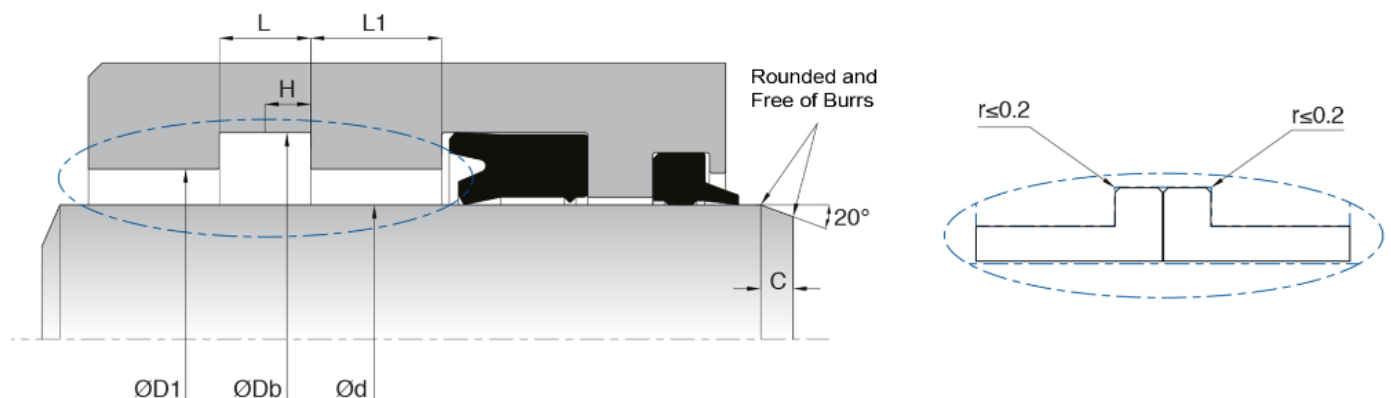

Area of Application

- Telescopic cylinders
- Mobile machinery
- Standard industrial cylinders
- Cranes