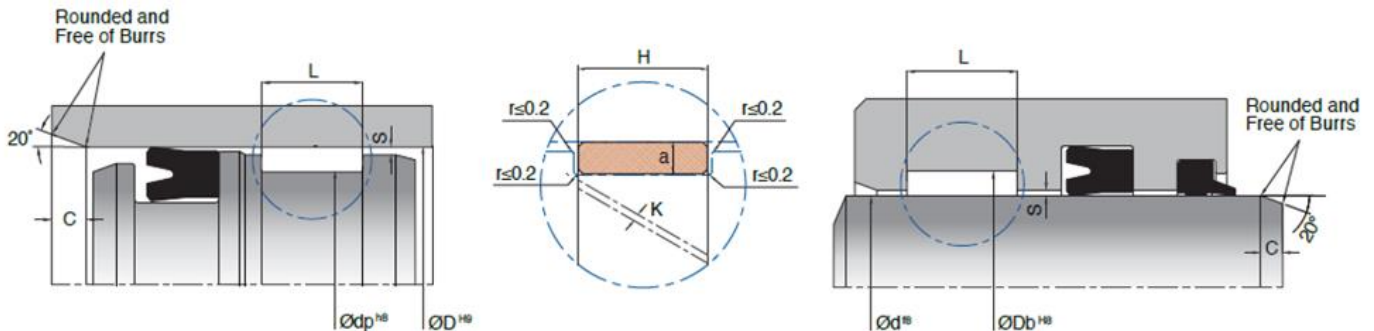

Area of Application

- Mobile machinery
- Mining industry
- Excavators
- Presses
- Heavy duty cylinders

	a	L (+0.2/-0)	H	MATERIAL	Kastaş CODE
KSB-2X10	2	10	9.8	PH6502	20005897
KSB-2X15	2	15	14.8	PH6502	20005899