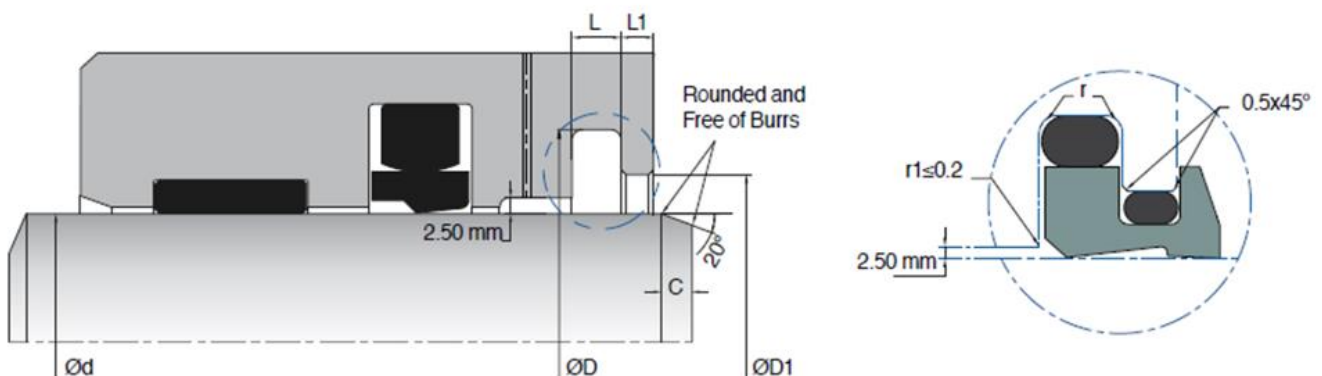

### Area of Application

- Iron and steel industry
- Injection moulding machines
- Presses

|          | d (f8) | D (H9) | D1 (H9) | L<br>(+0.2/-<br>0) | L1<br>(+0.2/-<br>0) | r   | MATERIAL | Kastaş<br>CODE |
|----------|--------|--------|---------|--------------------|---------------------|-----|----------|----------------|
| K716-100 | 100    | 122.2  | 110.7   | 6.3                | 4.2                 | 1.2 | PT6003   | 10028155       |
| K716-110 | 110    | 132.2  | 120.7   | 6.3                | 4.2                 | 1.2 | PT6003   | 10028156       |
| K716-120 | 120    | 142.2  | 130.7   | 6.3                | 4.2                 | 1.2 | PT6003   | 10028158       |
| K716-130 | 130    | 152.2  | 140.7   | 6.3                | 4.2                 | 1.2 | PT6003   | 10028160       |
| K716-140 | 140    | 162.2  | 150.7   | 6.3                | 4.2                 | 1.2 | PT6003   | 10028161       |
| K716-150 | 150    | 172.2  | 160.7   | 6.3                | 4.2                 | 1.2 | PT6003   | 10028162       |
| K716-160 | 160    | 182.2  | 170.7   | 6.3                | 4.2                 | 1.2 | PT6003   | 10028163       |
| K716-170 | 170    | 192.2  | 180.7   | 6.3                | 4.2                 | 1.2 | PT6003   | 10028164       |
| K716-180 | 180    | 202.2  | 190.7   | 6.3                | 4.2                 | 1.2 | PT6003   | 10028165       |
| K716-190 | 190    | 212.2  | 200.7   | 6.3                | 4.2                 | 1.2 | PT6003   | 10028166       |
| K716-200 | 200    | 222.2  | 210.7   | 6.3                | 4.2                 | 1.2 | PT6003   | 10028167       |
| K716-220 | 220    | 242.2  | 230.7   | 6.3                | 4.2                 | 1.2 | PT6003   | 10028168       |
| K716-380 | 380    | 413    | 395.1   | 8.1                | 6.3                 | 1.2 | PT6003   | 10028170       |