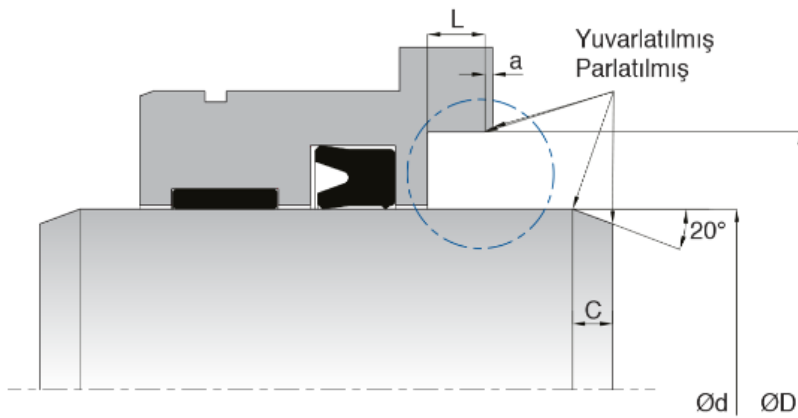

d (f8)	D (H8)	L (+0.2/-0)	H	a	MATERIAL	Kastaş CODE
K92-020	20	33	7	6.5	2	FS9901	20001503
K92-036	36	49	7.5	7	2	FS9901	20001504
K92-045	45	58	7.5	7	2	FS9901	20001505
K92-050	50	64	8	7.5	2	FS9901	20001506
K92-063	63	77	8	7.5	2	FS9901	20001507
K92-070	70	84	8	7.5	2	FS9901	20001508
K92-080	80	96	8.5	8	2	FS9901	20001509
K92-090	90	106	8.5	8	2	FS9901	20001510
K92-100	100	120	9	8.5	3	FS9901	20001511
K92-110	110	130	9	8.5	3	FS9901	20001512
K92-140	140	160	9	8.5	3	FS9901	20001513
K92-160	160	180	9	8.5	3	FS9901	20001514

Алматы (7273)495-231
Ангарск (3955)60-70-56
Архангельск (8182)63-90-72
Астрахань (8512)99-46-04
Барнаул (3852)73-04-60
Белгород (4722)40-23-64
Благовещенск (4162)22-76-07
Брянск (4832)59-03-52
Владивосток (423)249-28-31
Владикавказ (8672)28-90-48
Владимир (4922)49-43-18
Волгоград (844)278-03-48
Вологда (8172)26-41-59
Воронеж (473)204-51-73
Екатеринбург (343)384-55-89

Иваново (4932)77-34-06
Ижевск (3412)26-03-58
Иркутск (395)279-98-46
Казань (843)206-01-48
Калининград (4012)72-03-81
Калуга (4842)92-23-67
Кемерово (3842)65-04-62
Киров (8332)68-02-04
Коломна (4966)23-41-49
Кострома (4942)77-07-48
Краснодар (861)203-40-90
Красноярск (391)204-63-61
Курск (4712)77-13-04
Курган (3522)50-90-47
Липецк (4742)52-20-81

Магнитогорск (3519)55-03-13
Москва (495)268-04-70
Мурманск (8152)59-64-93
Набережные Челны (8552)20-53-41
Нижний Новгород (831)429-08-12
Новокузнецк (3843)20-46-81
Новосибирск (383)227-86-73
Омск (3812)21-46-40
Орел (4862)44-53-42
Оренбург (3532)37-68-04
Пенза (8412)22-31-16
Петрозаводск (8142)55-98-37
Псков (8112)59-10-37
Пермь (342)205-81-47

Ростов-на-Дону (863)308-18-15
Рязань (4912)46-61-64
Самара (846)206-03-16
Санкт-Петербург (812)309-46-40
Саратов (845)249-38-78
Севастополь (8692)22-31-93
Саранск (8342)22-96-24
Симферополь (3652)67-13-56
Смоленск (4812)29-41-54
Сочи (862)225-72-31
Ставрополь (8652)20-65-13
Сургут (3462)77-98-35
Сыктывкар (8212)25-95-17
Тамбов (4752)50-40-97
Тверь (4822)63-31-35

Тольятти (8482)63-91-07
Томск (3822)98-41-53
Тула (4872)33-79-87
Тюмень (3452)66-21-18
Ульяновск (8422)24-23-59
Улан-Удэ (3012)59-97-51
Уфа (347)229-48-12
Хабаровск (4212)92-98-04
Чебоксары (8352)28-53-07
Челябинск (351)202-03-61
Череповец (8202)49-02-64
Чита (3022)38-34-83
Якутск (4112)23-90-97
Ярославль (4852)69-52-93

Россия +7(495)268-04-70

Казахстан +7(7172)727-132

Киргизия +996(312)96-26-47

<https://kastas.nt-rt.ru/> || ksi@nt-rt.ru