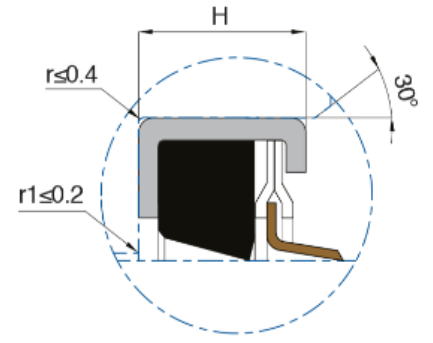

d (f8)	D (H8)	L (+0.2/-0)	H	a	MATERIAL	Kastaş CODE
K92-020	20	33	7	6.5	2	FS9901	20001503
K92-036	36	49	7.5	7	2	FS9901	20001504
K92-045	45	58	7.5	7	2	FS9901	20001505
K92-050	50	64	8	7.5	2	FS9901	20001506
K92-063	63	77	8	7.5	2	FS9901	20001507
K92-070	70	84	8	7.5	2	FS9901	20001508
K92-080	80	96	8.5	8	2	FS9901	20001509
K92-090	90	106	8.5	8	2	FS9901	20001510
K92-100	100	120	9	8.5	3	FS9901	20001511
K92-110	110	130	9	8.5	3	FS9901	20001512
K92-140	140	160	9	8.5	3	FS9901	20001513
K92-160	160	180	9	8.5	3	FS9901	20001514

Алматы (7273)495-231
Ангарск (3955)60-70-56
Архангельск (8182)63-90-72
Астрахань (8512)99-46-04
Барнаул (3852)73-04-60
Белгород (4722)40-23-64
Благовещенск (4162)22-76-07
Брянск (4832)59-03-52
Владивосток (423)249-28-31
Владикавказ (8672)28-90-48
Владимир (4922)49-43-18
Волгоград (844)278-03-48
Вологда (8172)26-41-59
Воронеж (473)204-51-73
Екатеринбург (343)384-55-89

Иваново (4932)77-34-06
Ижевск (3412)26-03-58
Иркутск (395)279-98-46
Казань (843)206-01-48
Калининград (4012)72-03-81
Калуга (4842)92-23-67
Кемерово (3842)65-04-62
Киров (8332)68-02-04
Коломна (4966)23-41-49
Кострома (4942)77-07-48
Краснодар (861)203-40-90
Красноярск (391)204-63-61
Курск (4712)77-13-04
Курган (3522)50-90-47
Липецк (4742)52-20-81

Магнитогорск (3519)55-03-13
Москва (495)268-04-70
Мурманск (8152)59-64-93
Набережные Челны (8552)20-53-41
Нижний Новгород (831)429-08-12
Новокузнецк (3843)20-46-81
Новосибирск (383)227-86-73
Омск (3812)21-46-40
Орел (4862)44-53-42
Оренбург (3532)37-68-04
Пенза (8412)22-31-16
Петрозаводск (8142)55-98-37
Псков (8112)59-10-37
Пермь (342)205-81-47

Ростов-на-Дону (863)308-18-15
Рязань (4912)46-61-64
Самара (846)206-03-16
Санкт-Петербург (812)309-46-40
Саратов (845)249-38-78
Севастополь (8692)22-31-93
Саранск (8342)22-96-24
Симферополь (3652)67-13-56
Смоленск (4812)29-41-54
Сочи (862)225-72-31
Ставрополь (8652)20-65-13
Сургут (3462)77-98-35
Сыктывкар (8212)25-95-17
Тамбов (4752)50-40-97
Тверь (4822)63-31-35

Тольятти (8482)63-91-07
Томск (3822)98-41-53
Тула (4872)33-79-87
Тюмень (3452)66-21-18
Ульяновск (8422)24-23-59
Улан-Удэ (3012)59-97-51
Уфа (347)229-48-12
Хабаровск (4212)92-98-04
Чебоксары (8352)28-53-07
Челябинск (351)202-03-61
Череповец (8202)49-02-64
Чита (3022)38-34-83
Якутск (4112)23-90-97
Ярославль (4852)69-52-93

Россия +7(495)268-04-70

Казахстан +7(7172)727-132

Киргизия +996(312)96-26-47

<https://kastas.nt-rt.ru/> || ksi@nt-rt.ru