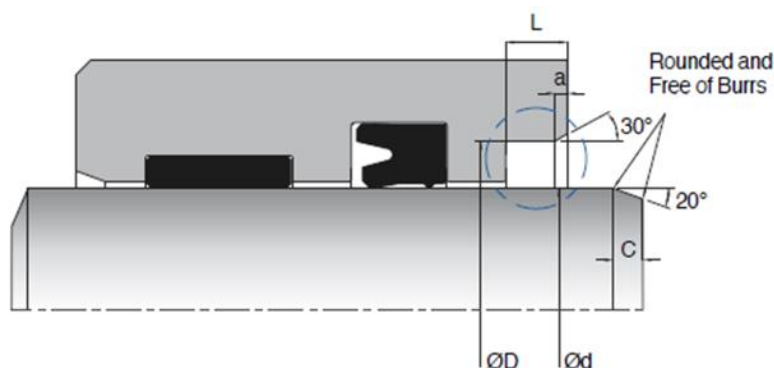

Area of Application

- Agricultural machinery
- Construction machinery
- Cranes
- Standard industrial cylinders
- Forklifts