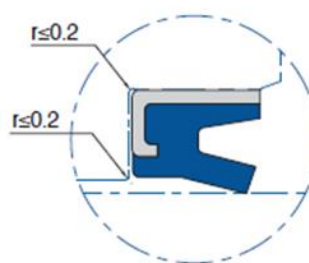

Area of Application

- Agricultural machinery
- Construction machinery
- Cranes
- Standard industrial cylinders
- Forklifts