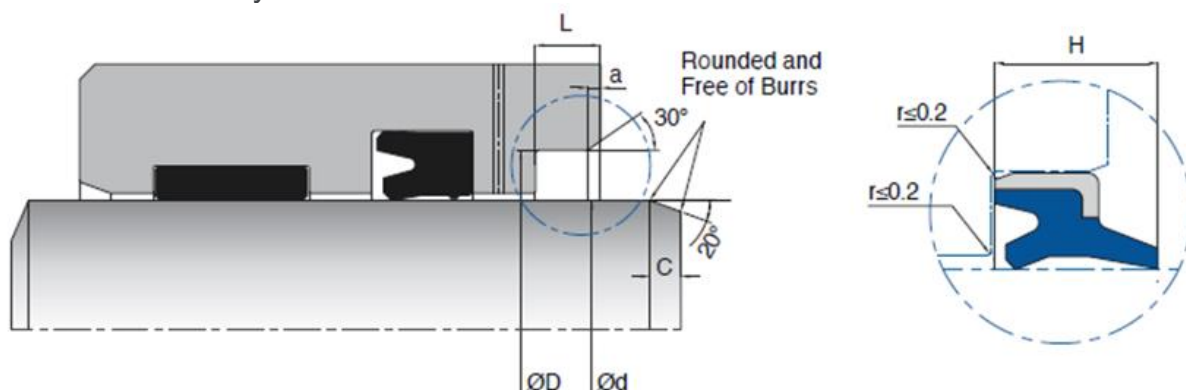

Area of Application

- Construction machinery
- Forklifts
- Injection moulding machines
- Standard industrial cylinders