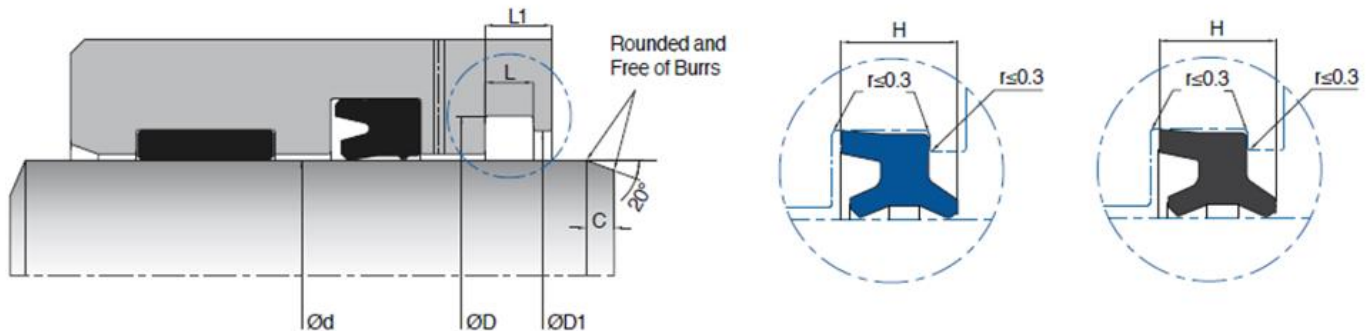

Area of Application

- Forklifts
- Mobile machinery
- Industrial cylinders
- Injection moulding machines

	d (f8)	D (+0/-0.2)	D1 (H10)	L (+0.2/-0)	L1	H	MATERIAL	Kastas CODE

K103-014	14	22	18.3	5	7	6	NB9001	10001912
K103-016	16	24	20.3	5	7	6	NB9001	10001913