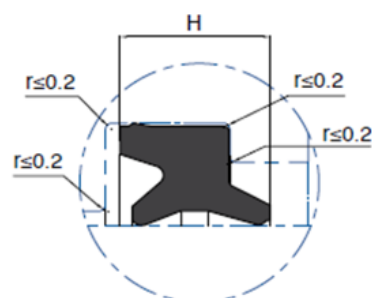

Area of Application

- Pneumatic Cylinders

	d (f9)	D (H11)	D1 (+0.2/-0)	L (+0.2/-0)	L1	H	MATERIAL	Kastaş CODE
K106-008	8	12	9.6	4	6	4.9	NB8001	10002008
K106-010	10	14	11.6	4	6	4.9	NB8001	10002012
K106-012	12	16	13.6	4	6	4.9	NB8001	10002016
K106-014	14	18	15.6	4	6	4.9	NB8001	10002020
K106-016	16	24	19.4	6	8	7.5	NB8001	10002023