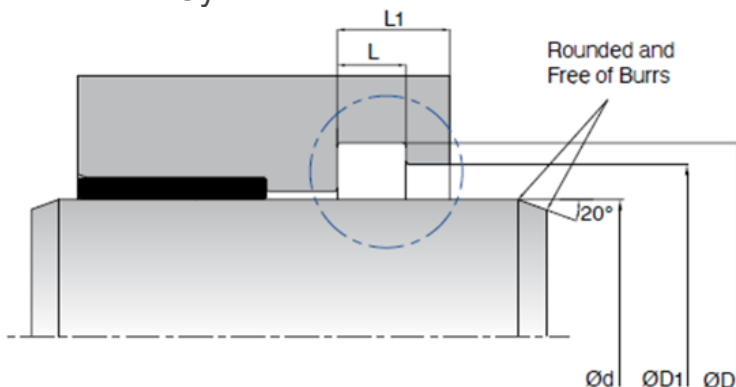

Area of Application

- Pneumatic Cylinders

	d (f9)	D (H11)	D1 (+0.2/-0)	L (+0.2/-0)	L1	H	MATERIAL	Kastaş CODE
K106-008	8	12	9.6	4	6	4.9	NB8001	10002008
K106-010	10	14	11.6	4	6	4.9	NB8001	10002012
K106-012	12	16	13.6	4	6	4.9	NB8001	10002016
K106-014	14	18	15.6	4	6	4.9	NB8001	10002020
K106-016	16	24	19.4	6	8	7.5	NB8001	10002023