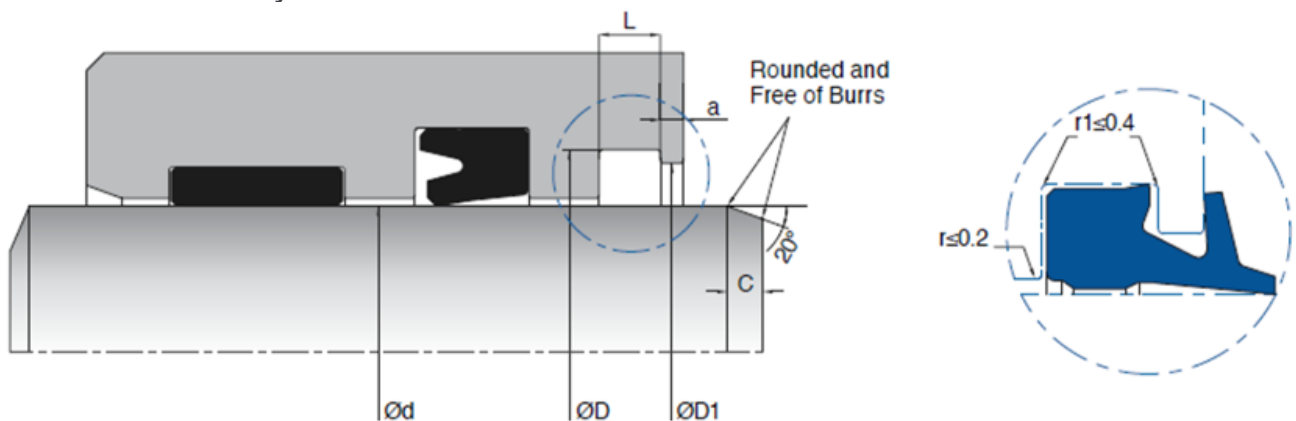

Area of Application

- Mining industry
- Heavy duty cylinders
- Construction machinery
- Agricultural machinery