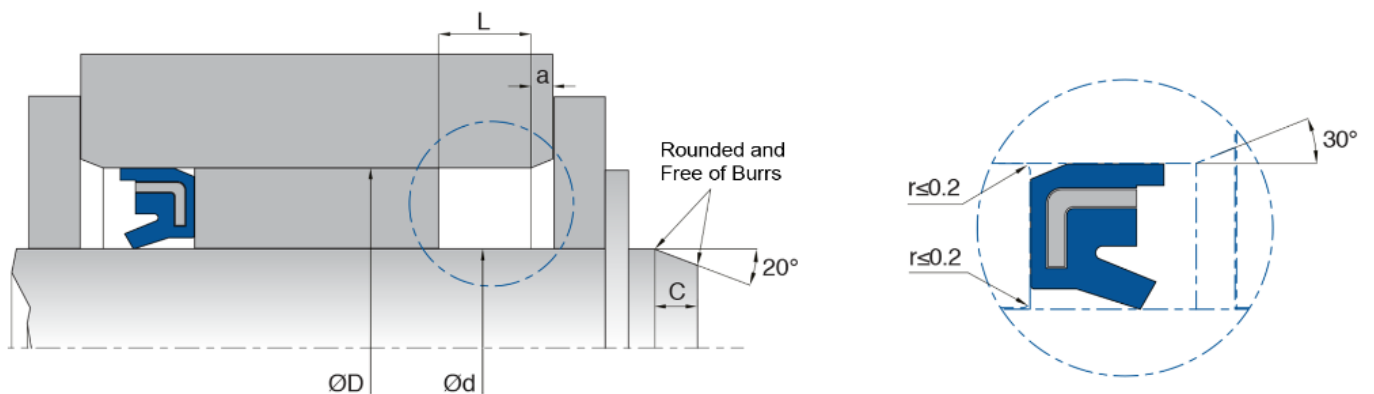

Area of Application

- Construction machinery
- Mobile machinery

Material	Code	Pressure (max) bar	Temperature (max) °C	Sliding Speed (max)- m/s
PU SAC	PU9401 FE9901		-35/+100	1.0