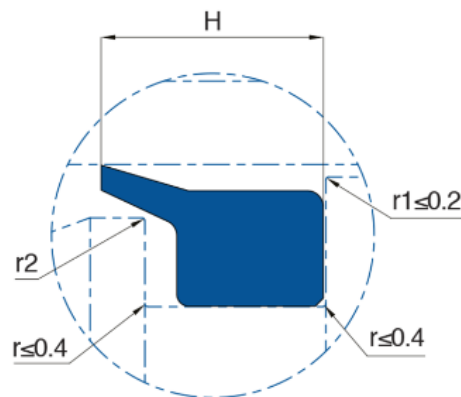

Area of Application

- Agricultural machinery
- Industrial cylinders
- Single acting standard cylinders

	D (H11)	d (h11)	d1 (h11)	L (+0.2/-0)	H	L1	r2	MATERIAL	Kastaş CODE

K101-063	63	54.4	59	5.3	7	≥ H	0.3	PU9201	10001829
K101-080	80	71.4	77	5.3	7	≥ H	1	PU9201	10001830