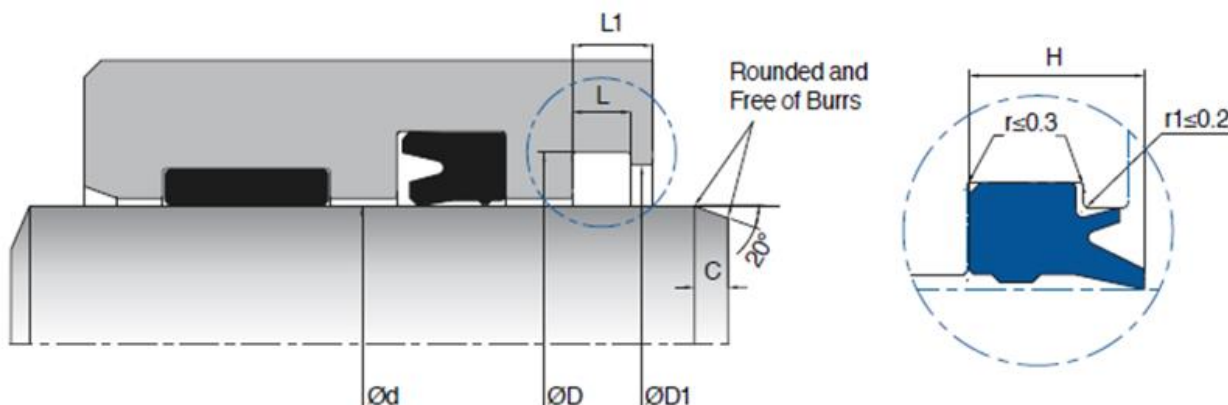

Area of Application

- Agricultural machinery
- Construction machinery
- Telescopic cylinders
- Cranes
- Standard industrial cylinders
- Mining industry