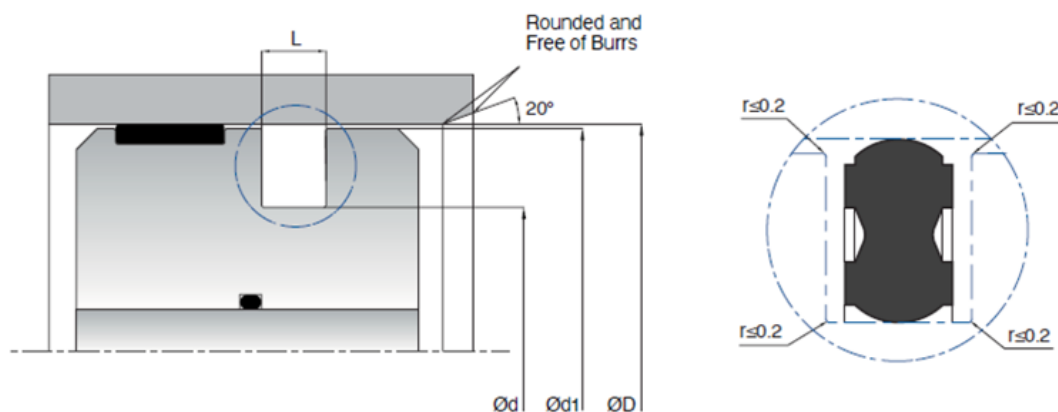

Area of Application

- Short stroke pneumatic cylinders
- Valves
- Recommended for use in cylinders according ISO and CETOP.