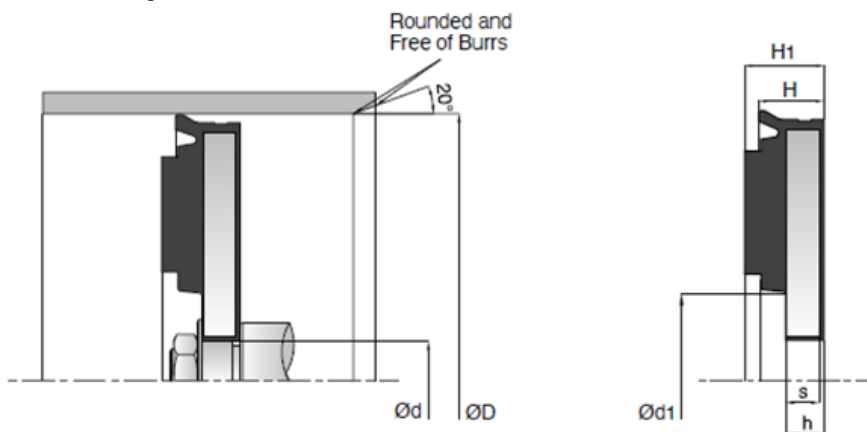

Area of Application

- Pneumatic Cylinders

	D (H11)	d (h10)	H1	d1 (±0.2)	H	s	h	MATERIAL	Kastas CODE
K55-016	16	4.5	4.4	6.9	3.4	2	2.3	NB7001	10021953
K55F-016	16	4.5	4.4	6.9	3.4	2	2.3	NB7001	10021966
K55-020	20	6	5.5	9.4	4.4	2.5	2.8	NB7001	10021955
K55F-020	20	6	5.5	9.4	4.4	2.5	2.8	NB7001	10021967
K55-025	25	7	6.4	10.8	5.4	3	3.5	NB7001	10021957