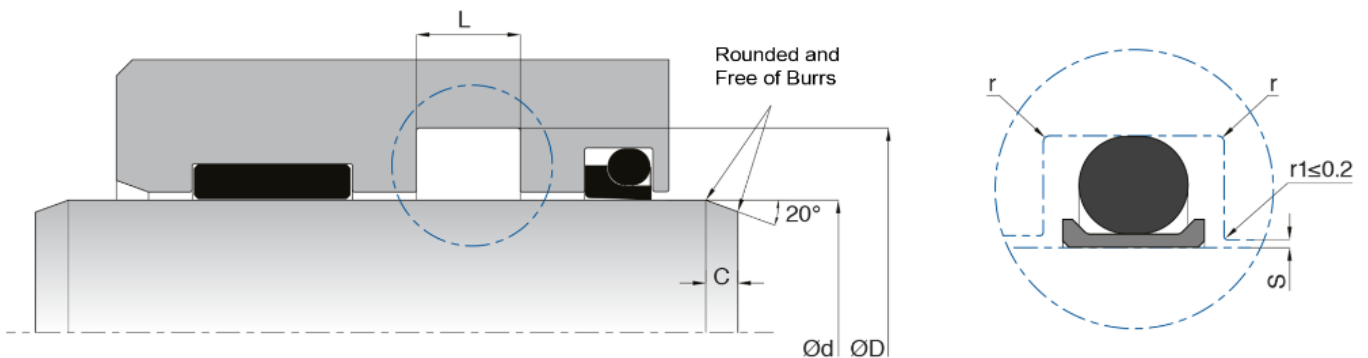

Area of Application

- Pneumatic Cylinders

Material	Code	Pressure (max) bar	Temperature (max) °C	Sliding Speed (max)- m/s
PTFE	PT6005	16	-30/+105	4.0
NBR	NB7001			

Алматы (7273)495-231
Ангарск (3955)60-70-56
Архангельск (8182)63-90-72
Астрахань (8512)99-46-04
Барнаул (3852)73-04-60
Белгород (4722)40-23-64
Благоевещенск (4162)22-76-07
Брянск (4832)59-03-52
Владивосток (423)249-28-31
Владикавказ (8672)28-90-48
Владимир (4922)49-43-18
Волгоград (844)278-03-48
Вологда (8172)26-41-59
Воронеж (473)204-51-73
Екатеринбург (343)384-55-89

Россия +7(495)268-04-70

Иваново (4932)77-34-06
Ижевск (3412)26-03-58
Иркутск (395)279-98-46
Казань (843)206-01-48
Калининград (4012)72-03-81
Калуга (4842)92-23-67
Кемерово (3842)65-04-62
Киров (8332)68-02-04
Коломна (4966)23-41-49
Кострома (4942)77-07-48
Краснодар (861)203-40-90
Красноярск (391)204-63-61
Курск (4712)77-13-04
Курган (3522)50-90-47
Липецк (4742)52-20-81

Магнитогорск (3519)55-03-13
Москва (495)268-04-70
Мурманск (8152)59-64-93
Набережные Челны (8552)20-53-41
Нижний Новгород (831)429-08-12
Новокузнецк (3843)20-46-81
Ноябрьск (3496)41-32-12
Новосибирск (383)227-86-73
Омск (3812)21-46-40
Орел (4862)44-53-42
Оренбург (3532)37-68-04
Пенза (8412)22-31-16
Петрозаводск (8142)55-98-37
Псков (8112)59-10-37
Пермь (342)205-81-47

Казахстан +7(7172)727-132

Ростов-на-Дону (863)308-18-15
Рязань (4912)46-61-64
Самара (846)206-03-16
Санкт-Петербург (812)309-46-40
Саратов (845)249-38-78
Севастополь (8692)22-31-93
Саранск (8342)22-96-24
Симферополь (3652)67-13-56
Смоленск (4812)29-41-54
Сочи (862)225-72-31
Ставрополь (8652)20-65-13
Сургут (3462)77-98-35
Сыктывкар (8212)25-95-17
Тамбов (4752)50-40-97
Тверь (4822)63-31-35

Киргизия +996(312)96-26-47

Тольятти (8482)63-91-07
Томск (3822)98-41-53
Тула (4872)33-79-87
Тюмень (3452)66-21-18
Ульяновск (8422)24-23-59
Улан-Удэ (3012)59-97-51
Уфа (347)229-48-12
Хабаровск (4212)92-98-04
Чебоксары (8352)28-53-07
Челябинск (351)202-03-61
Череповец (8202)49-02-64
Чита (3022)38-34-83
Якутск (4112)23-90-97
Ярославль (4852)69-52-93