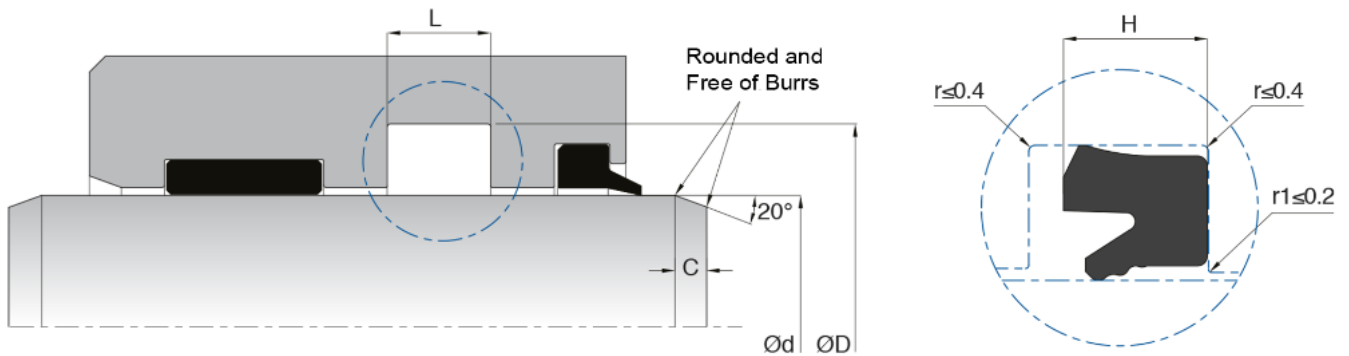

Area of Application

- Pneumatic Cylinders

Material	Code	Pressure (max) bar	Temperature (max) °C	Sliding Speed (max)- m/s
NBR	NB7501	16	-30/+105	1.0