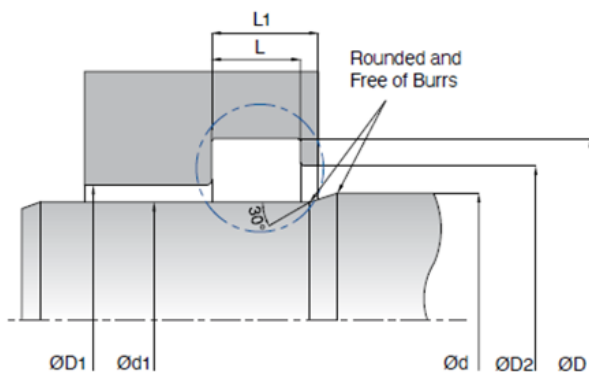

Area of Application

- Pneumatic Cylinders
- Recommended for use in cylinders according ISO 6432, 21287.

	d (h10)	D (H11)	D1 (H11)	D2 (H11)	d1 (f8)	H	H1	L (±0.1)	L1 (±0.2)	MATERIAL	Kastas CODE
K53-006	6	10	6.5	8	3.5	3.2	4.1	3.7	5.7	NB9001	10021826
K53-008	8	11.6	8.5	10	4	2.8	3.5	3.3	5.3	NB9001	10021828
K53-009	9	14	9.5	11	5	4.1	5	4.8	6.8	NB9001	10021831
K53-009.5	9.5	15	10	12	5.5	3.7	4.6	4.5	6.5	NB9001	10021832
K53-012	12	18	13	15.5	8	4.1	5	4.8	6.8	NB9001	10021836