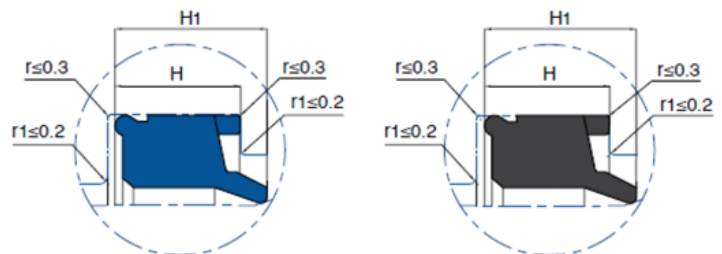

Area of Application

- Pneumatic Cylinders
- Recommended for use in cylinders according ISO 6432, 21287.

	d (h10)	D (H11)	D1 (H11)	D2 (H11)	d1 (f8)	H	H1	L (±0.1)	L1 (±0.2)	MATERIAL	Kastas CODE
K53-006	6	10	6.5	8	3.5	3.2	4.1	3.7	5.7	NB9001	10021826
K53-008	8	11.6	8.5	10	4	2.8	3.5	3.3	5.3	NB9001	10021828
K53-009	9	14	9.5	11	5	4.1	5	4.8	6.8	NB9001	10021831
K53-009.5	9.5	15	10	12	5.5	3.7	4.6	4.5	6.5	NB9001	10021832
K53-012	12	18	13	15.5	8	4.1	5	4.8	6.8	NB9001	10021836