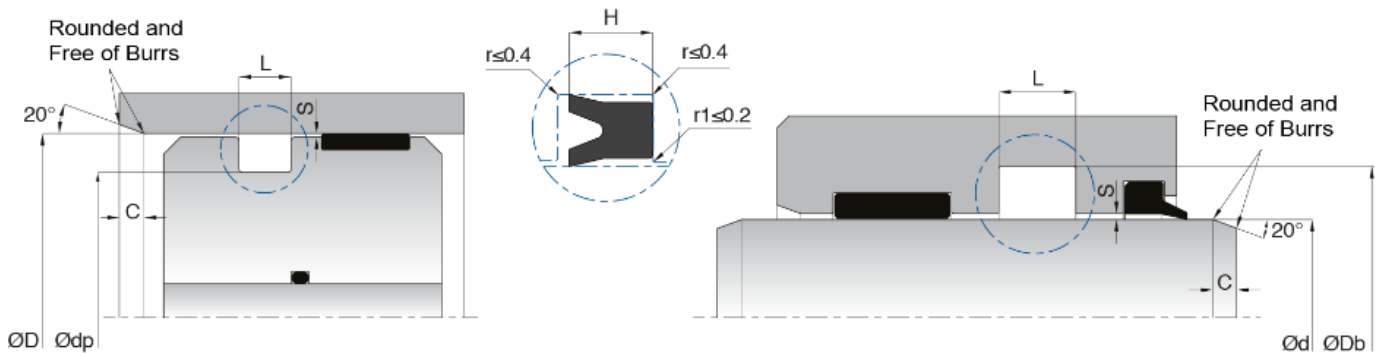

d(f7) dp(h11)	Db(H11) D(H11)	L (+0.2/-0)	H	C	MATERIAL	Kastaş CODE

K95-003	3	7	6	5	3	NB9001	10029559