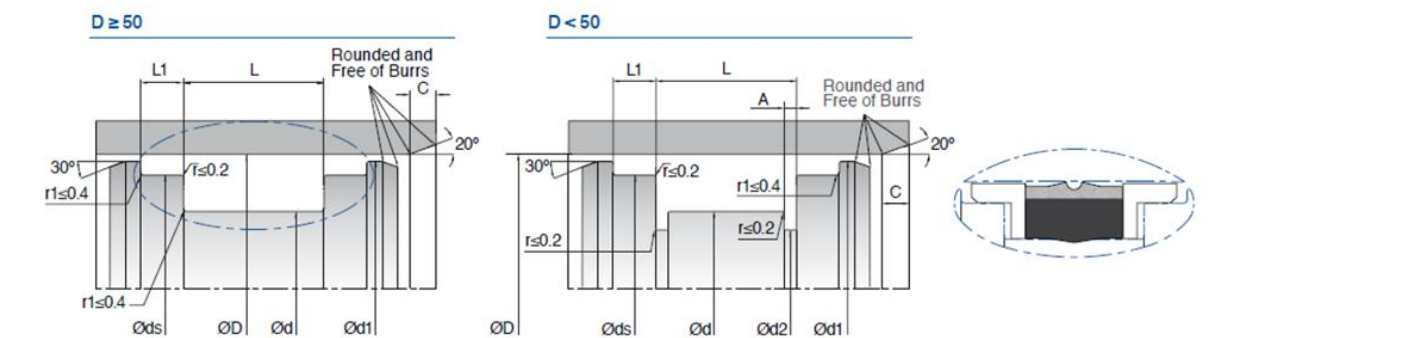

Area of Application

- Mining industry
- Marine hydraulics
- Iron and steel industry
- Presses

	D (H10)	d (h11)	L (+0.2/- 0)	ds (h8)	d1 (±0. 1)	d2 (+0/- 0.1)	A (+0.1/ -0)	L1	C	MATERI AL	Kastaş CODE
K16 025-017	25	17	13.5	21	24.4	14	2.1	3.2	4	FB8001	10002482