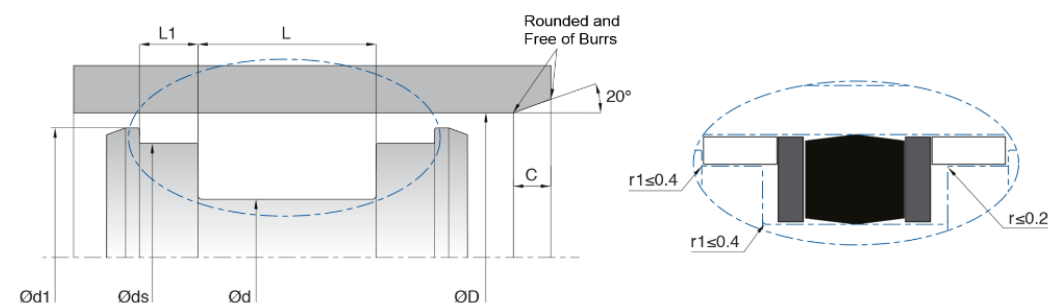

Area of Application

- Standard industrial cylinders

	D (H8)	d (h9)	L (+0.2/-0)	ds (h8)	d1 (±0.1)	L1 (+0.2/-0)	C	MATERIAL	Kastaş CODE

K503	28.57	19.05	11.1	23.8	27.05	6.35	2.5	NB8001	10021509