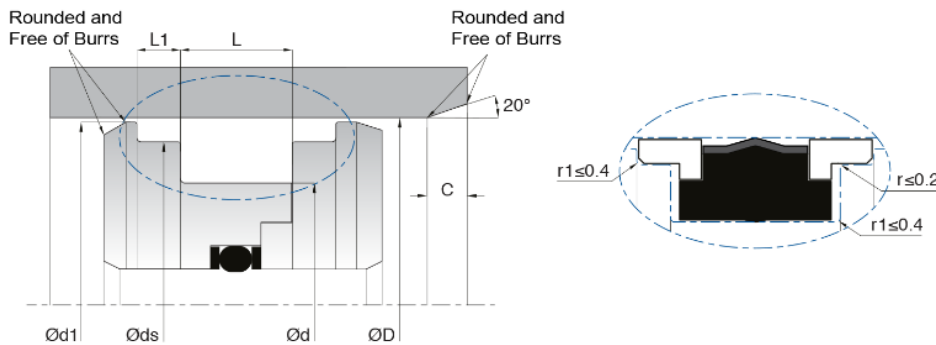

Area of Application

- Mining industry
- Iron and steel industry
- Marine hydraulics

	D (H8)	d (h9)	L (+0.2/-0)	ds (h8)	d1 (±0.1)	L1 (+0.2/-0)	C	MATERIAL	Kastaş CODE

K502 050-034	50	34	18.4	45.48	49	3.1	5	FB8001	10021488
K502 060-044	60	44	18.4	55.48	59	3.1	5	FB8001	10021489
K502 070-050	70	50	22.4	64.28	68.34	6.35	6	FB8001	10021490