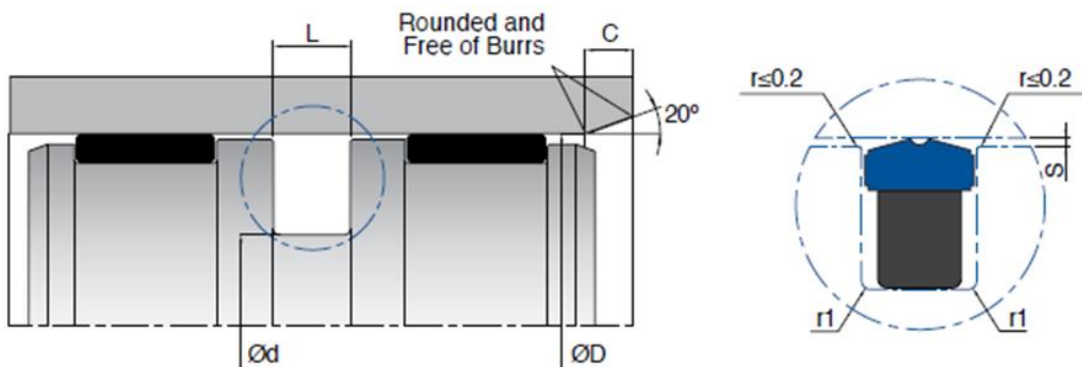

Area of Application

- Construction machinery
- Injection moulding machines
- Mobile machinery
- Forklifts
- Agricultural machinery
- Standard industrial cylinders