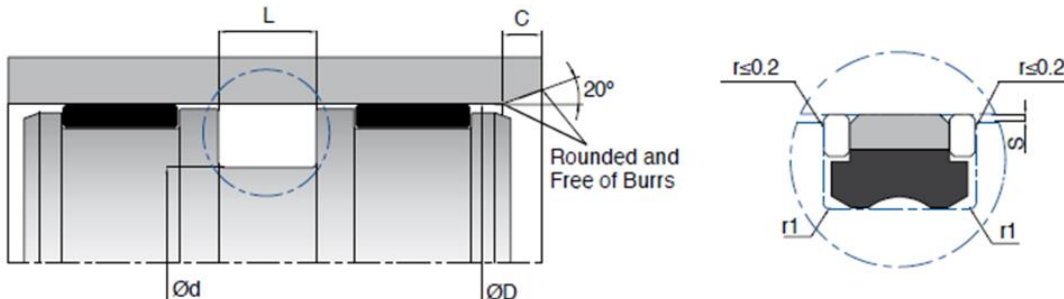

Area of Application

- Mining industry
- Heavy duty cylinders

	D (H10)	d (h9)	L (+0.2/- 0)	r1	C	MATERIAL	Kastas CODE
K48 063-050	63	50	14.5	0.2	8	TP5501	10020993
K48 075-055	75	55	23	0.4	10	TP5501	10020994
K48 080-066	80	66	17	0.2	8	TP5501	10020995
K48 090-075	90	75	13.5	0.2	8	TP5501	10020997