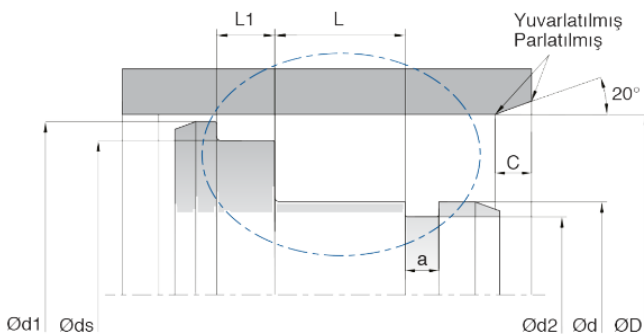

Area of Application

- Mobile machinery
- Mining industry
- Standard industrial cylinders
- Presses

	D (H11)	d (h9)	L (+0.2/-0)	L1 (+0.2/-0)	a (+0.1/-0)	ds (h8)	d2 (+0/-0.2)	d1 (±0.1)	C	MATERIAL
K43-032	32	20	10	6.35	3.1	28.5	15.8	29.8	5	NB8001 10020629
K43-035	35	22	10	6.35	3.1	31.4	17.8	32.8	5	NB8001 10020630