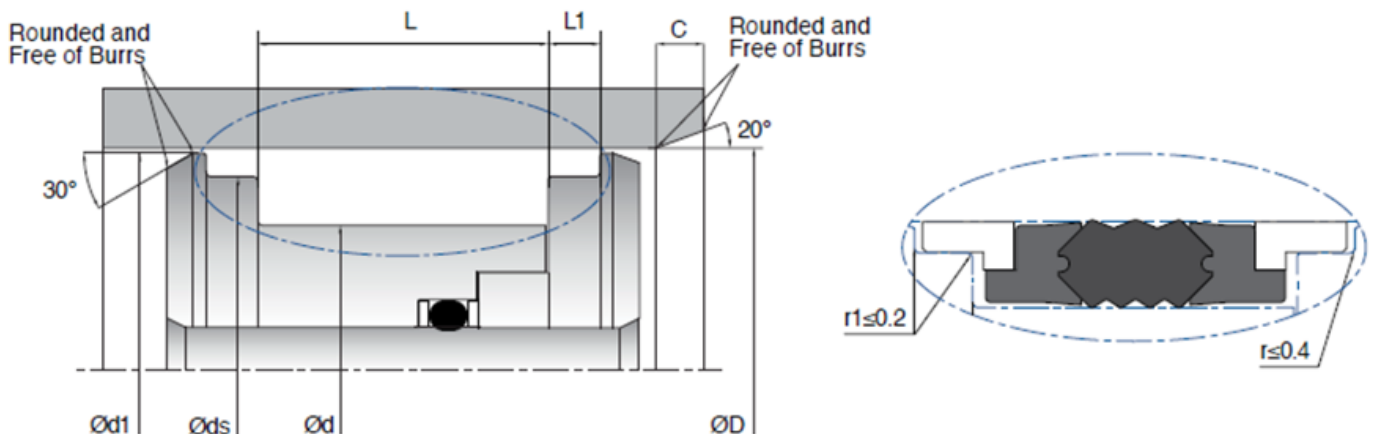

Area of Application

- Construction machinery
- Excavators
- Lifting platforms
- Heavy duty machinery

	D (H11)	d (h11)	L (+0.2/-0)	ds (h8)	d1 (±0.1)	L1 (+0.2/-0)	C	MATERIAL	Kastaş CODE

K42 050-	50	34	32	43.77	49	6.35	5	NB8001	10020575