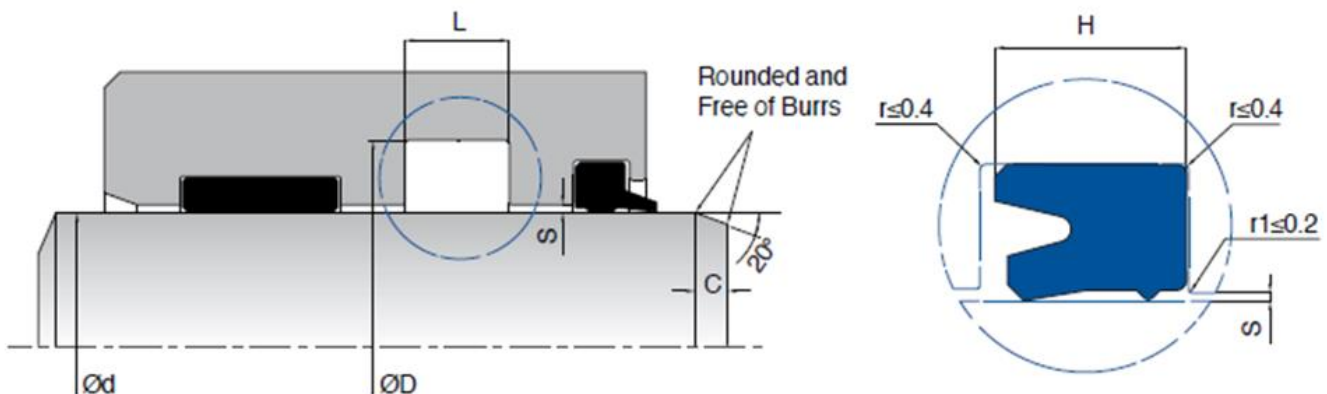

Area of Application

- Presses
- Construction machinery
- Cranes
- Injection moulding machines
- Mobile machinery
- Industrial cylinders