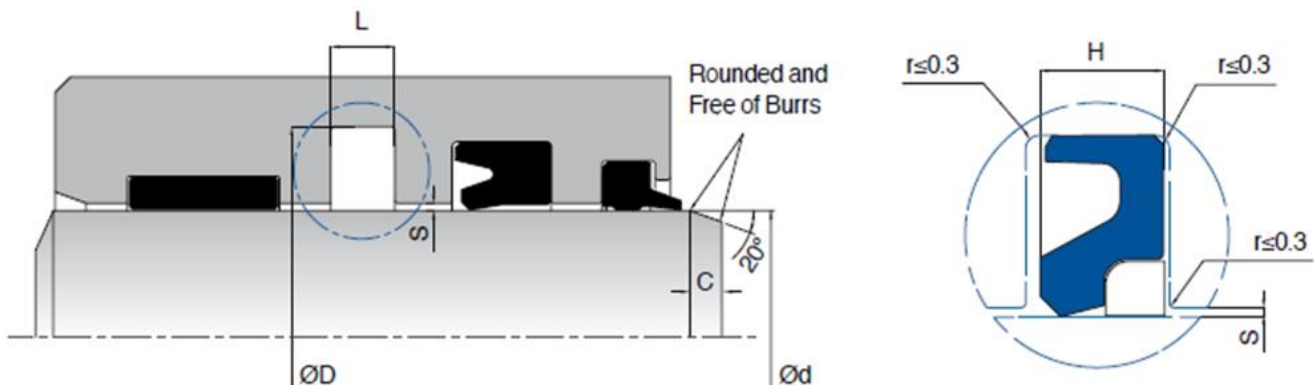

d (f8)	D (H10)	L (+0.2/-0)	H	C	MATERIAL	Kastas CODE
K29-030	30	40.7	4.2	3.9	5.5	PU9201	10014962
K29-032	32	42.7	4.2	3.9	5.5	PU9201	10014963