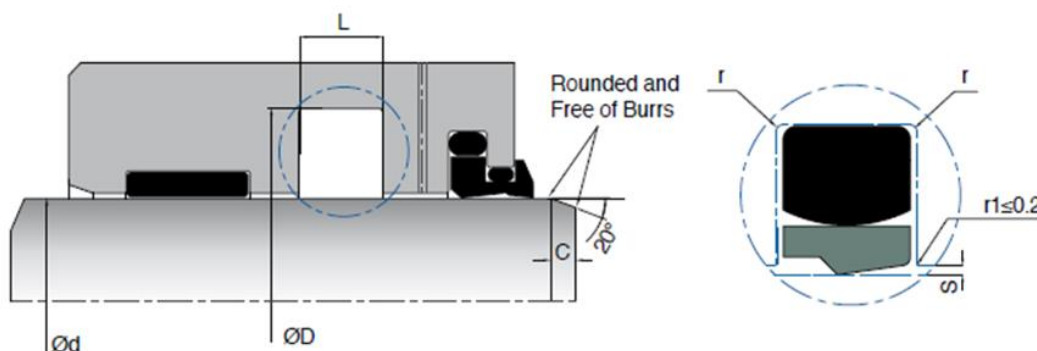

d (f8)	D (H8)	L (+0.2/-0)	r	C	MATERIAL	Kastaş CODE
K704-140	140	160	10	0.4	7.5	PT6003	10025238
K704-155	155	175	10	0.4	7.5	PT6003	10025239
K704-200	200	220	10	0.4	7.5	PT6003	10025243