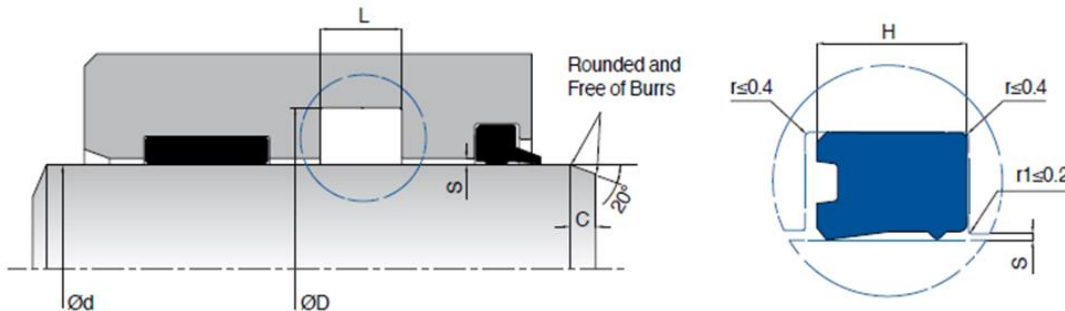

Area of Application

- Mobile machinery
- Industrial cylinders
- Telescopic cylinders

	d (f8)	D (H10)	L (+0.2/-0)	H	C	MATERIAL	Kastaş CODE
K38-006	6	14	6.8	5.8	4.5	PU9401	10018470
K38-008	8	16	6.8	5.8	4.5	PU9401	10018471
K38-010	10	18	6.8	5.8	4.5	PU9401	10018472
K38-010/1	10	16	4.5	4	3.5	PU9401	10018473
K38-012	12	19	6.7	5.7	4	PU9401	10018475
K38-012/1	12	20	6.8	5.8	4.5	PU9401	10018476
K38-014	14	22	6.8	5.8	4.5	PU9401	10018477